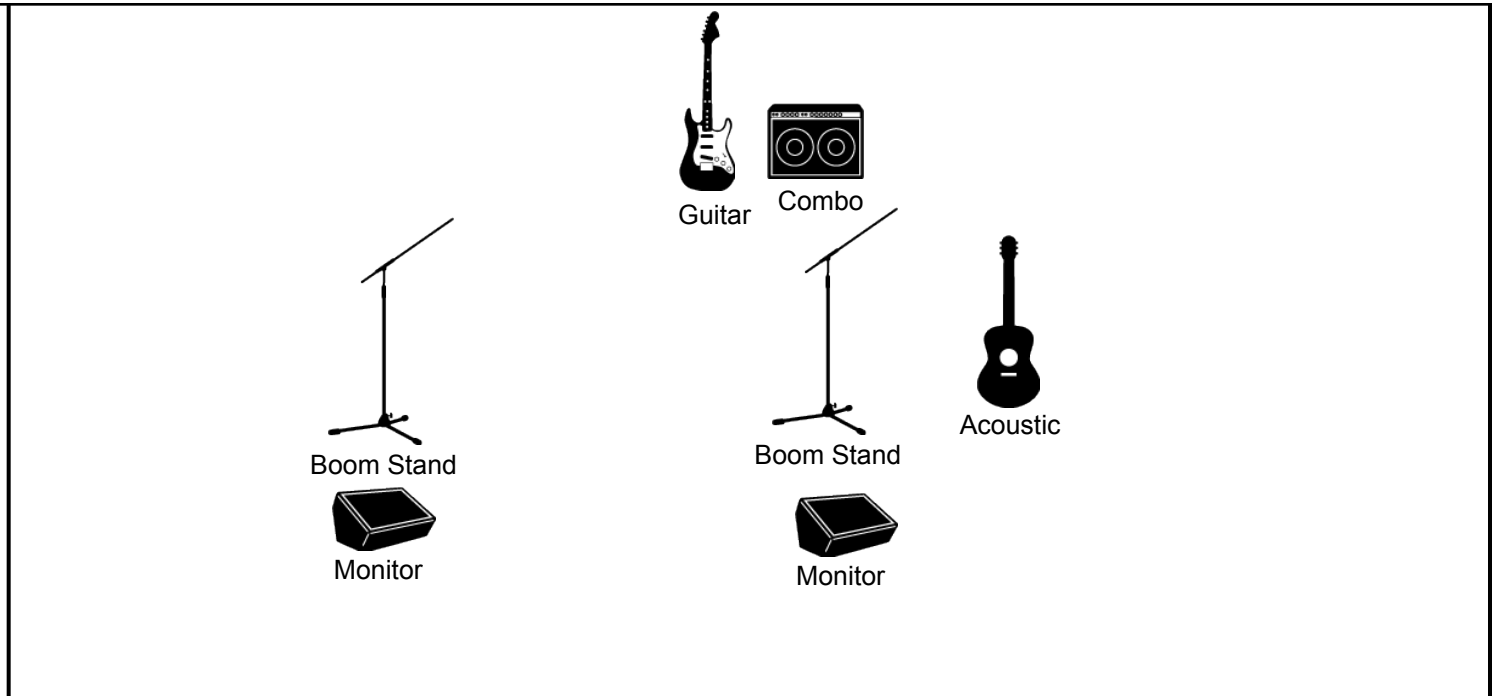

## Stage Plot

### NOTES

Ian  
- Center Stage  
- AC Power Drop  
- two guitar stands (preferably not a multi-stand)

Nancy  
- Stage Left

Please allow for 2 mixes in 2 wedges